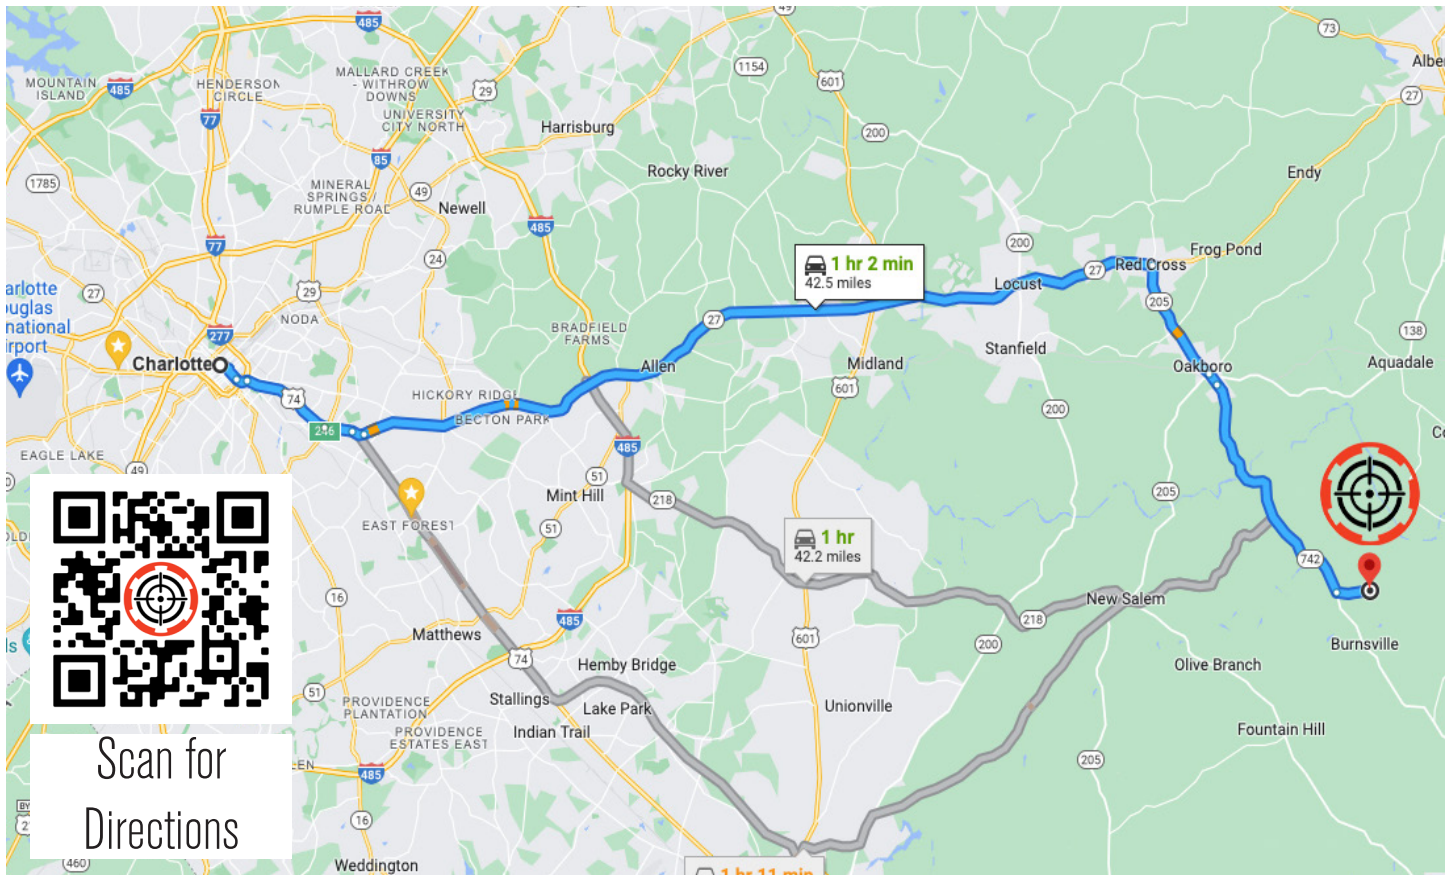

Classes are held at...

Hyatt Farms Shooting Complex

990 Burnsville Church Road

Polkton, NC 28135

704-826-6014

HyattShootingComplex.com